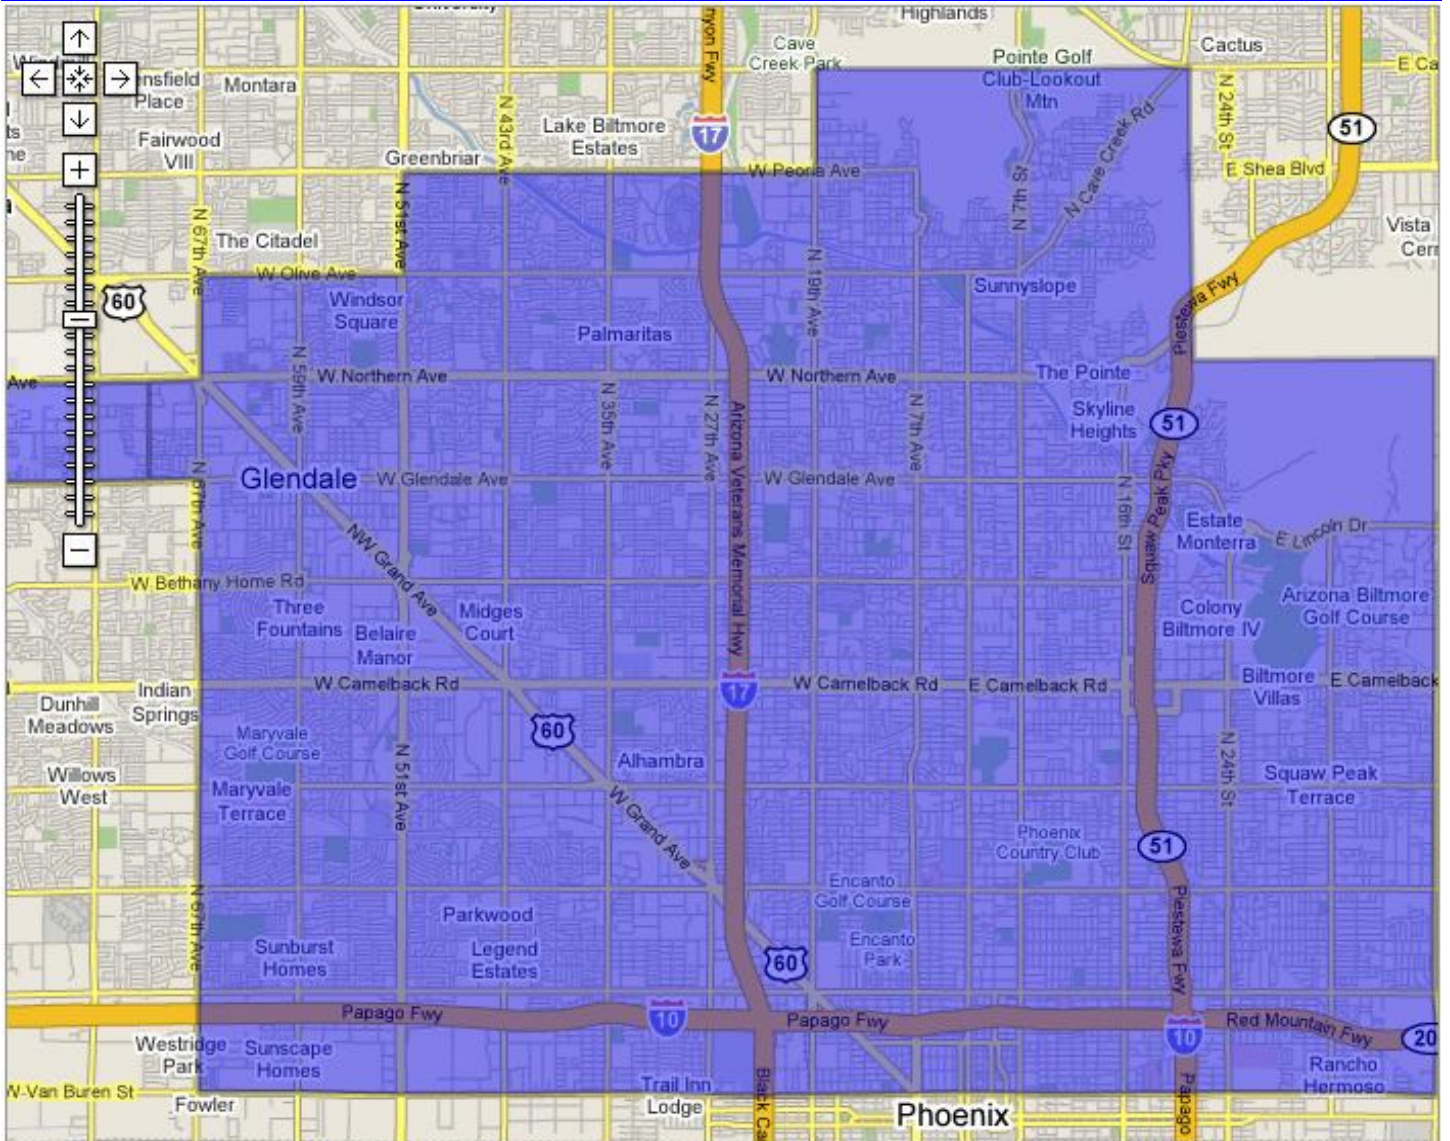

NORTH CENTRAL POP WARNER

2007 North Central Association Boundaries:

51st Ave., & Peoria, south to Olive, west to 71st Ave., south to Northern, west to 83rd Ave., south to Glendale, east to 67th Ave., south to Van Buren, east to 40th St., north to Northern, west to 20th St., north to Cactus, west to 19th Ave., south to Peoria, west to 51st Ave.